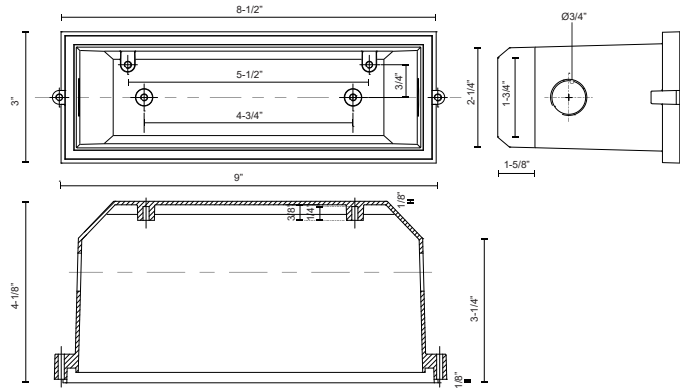

**BRISTOL
ER9410-CBOX
STEP LIGHTS**

PROJECT

DESCRIPTION

Die cast wet location back box compatible with the ER7110 and ER9410.

SPECIFICATION DETAILS

* For custom options, consult factory for details.

Fixture Dimensions	W9" x H3" x E4-1/8"
Location	Wet
Warranty	5 Years